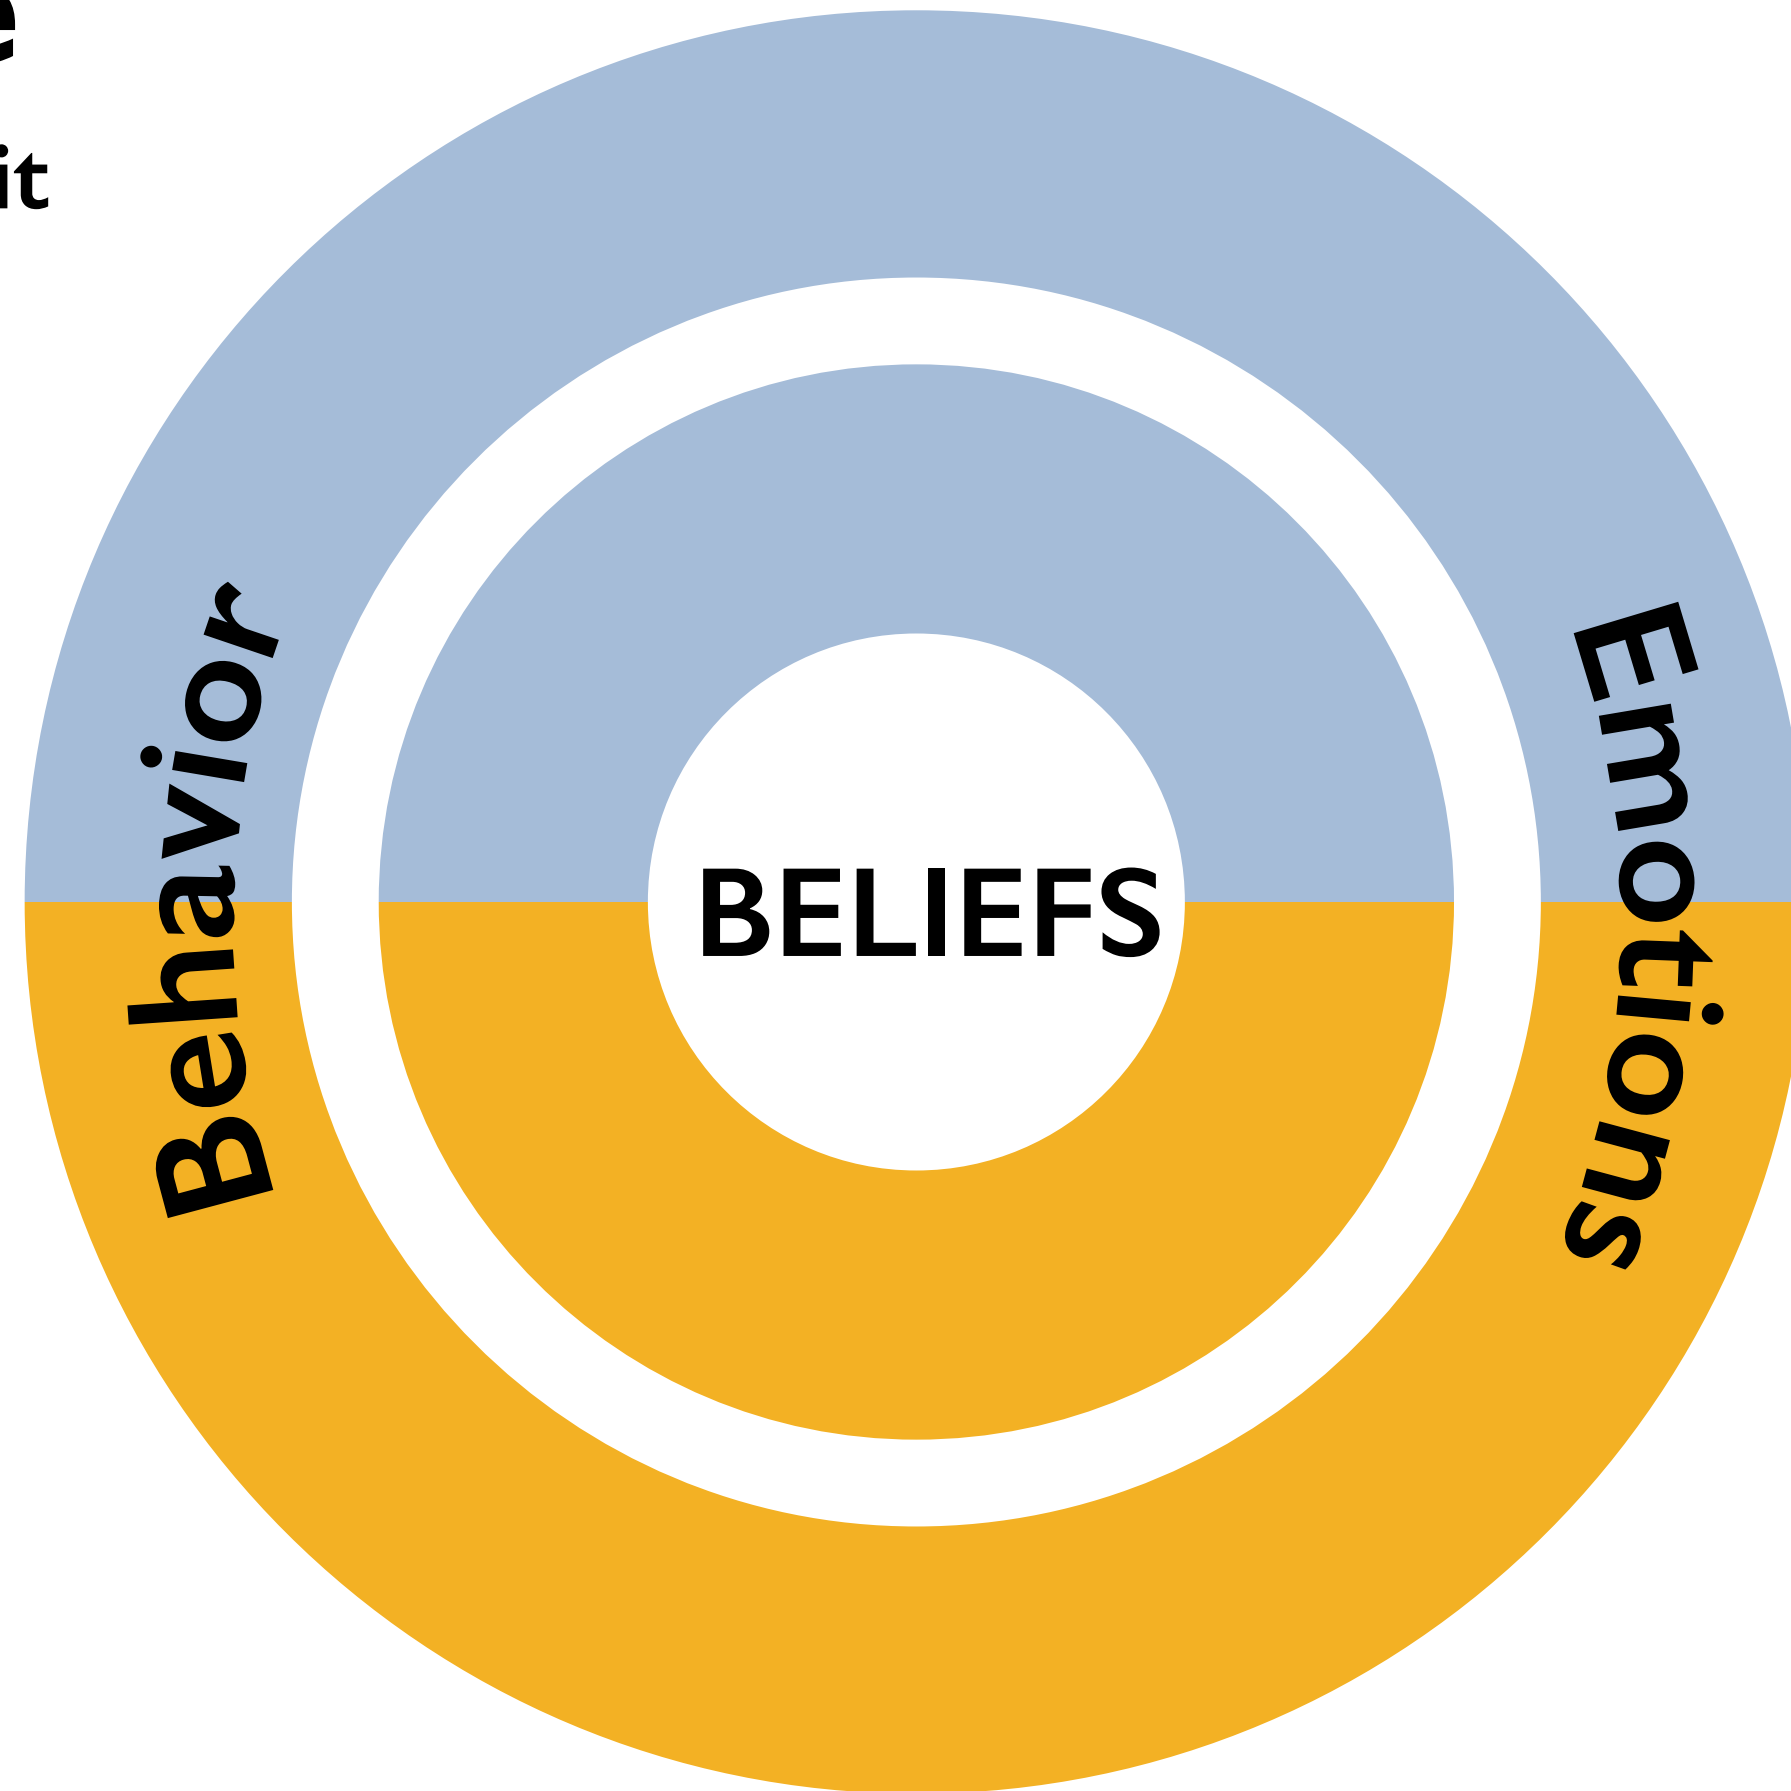

NO POWER OVER ME

Demolishing Satan's Lies | 4 part study

By Matt Massingale

FREEDOM IN CHRIST

Faith Circle

Based on Faith & Spirit

Sin Circle

Based on Senses & Flesh

Sin Circle - Uncovering How Satan Deceives You

**Feeling in Control
(Try Harder, Keep Pressing)**

Out of control emotions

Try harder

Critical spirit

Successes fail

Self-indulgence, self-promotion, self-defense

Worldly success

Control

Fear

Sin Circle - Uncovering How Satan Deceives You

**Feeling Out-of-Control
(Withdraw & Fade Away)**

Faith Circle

Based on Faith & Spirit

5 Indicators or Trigger Points

Inability to control behaviors

Inability to control thoughts

Excessive behavior

Over-reactions

Negative emotions

Sin Circle - Uncovering How Satan Deceives You