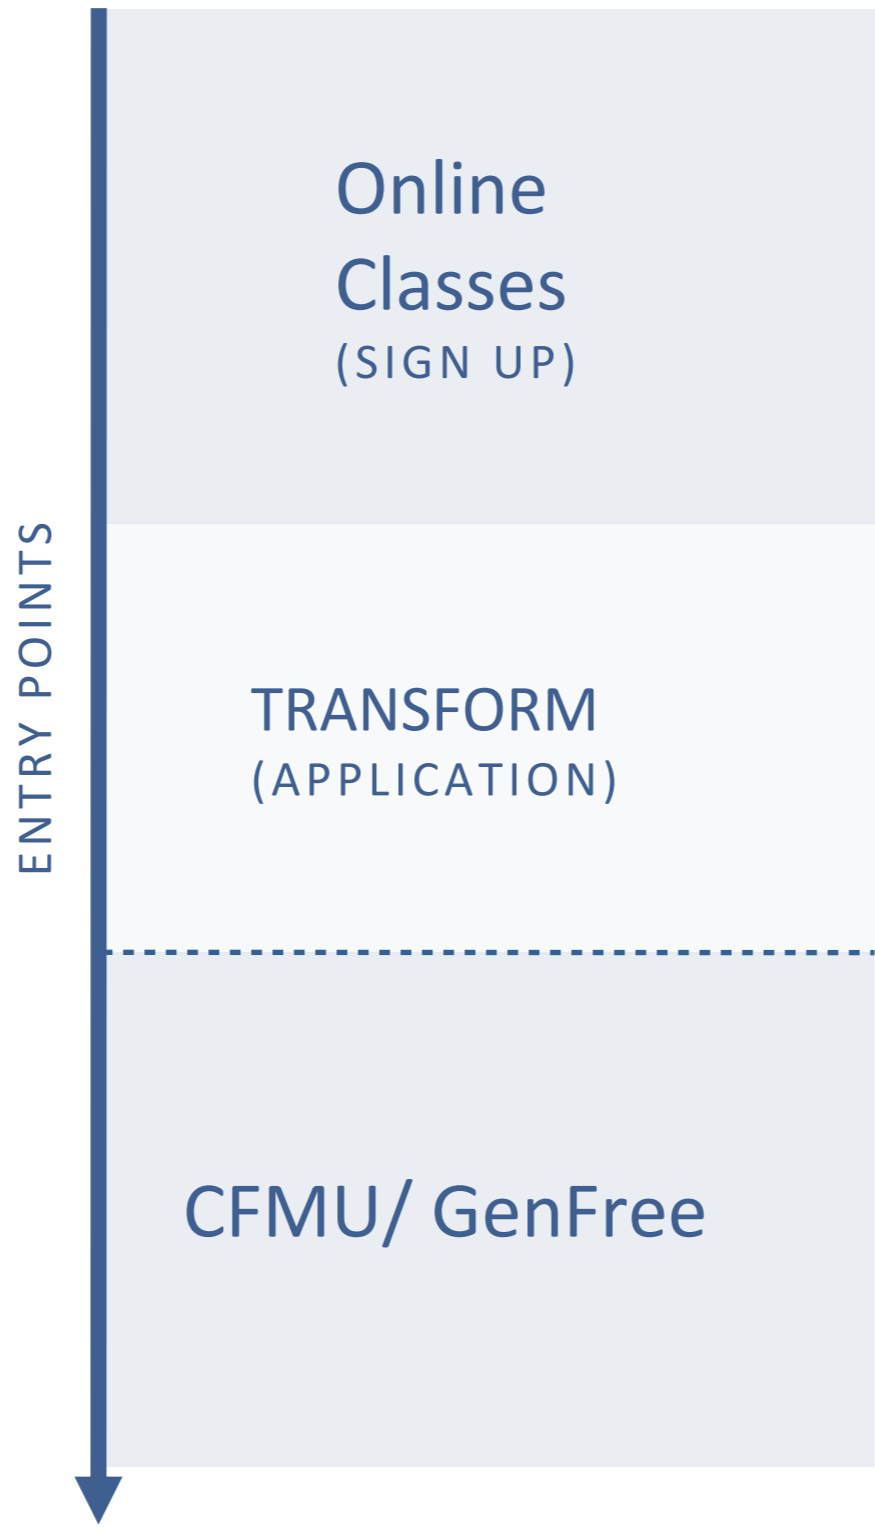

Online
Classes
(SIGN UP)

TRANSFORM
(APPLICATION)

CFMU/ GenFree

ENTRY POINTS

FIELD STAFF
(EMPLOYMENT)