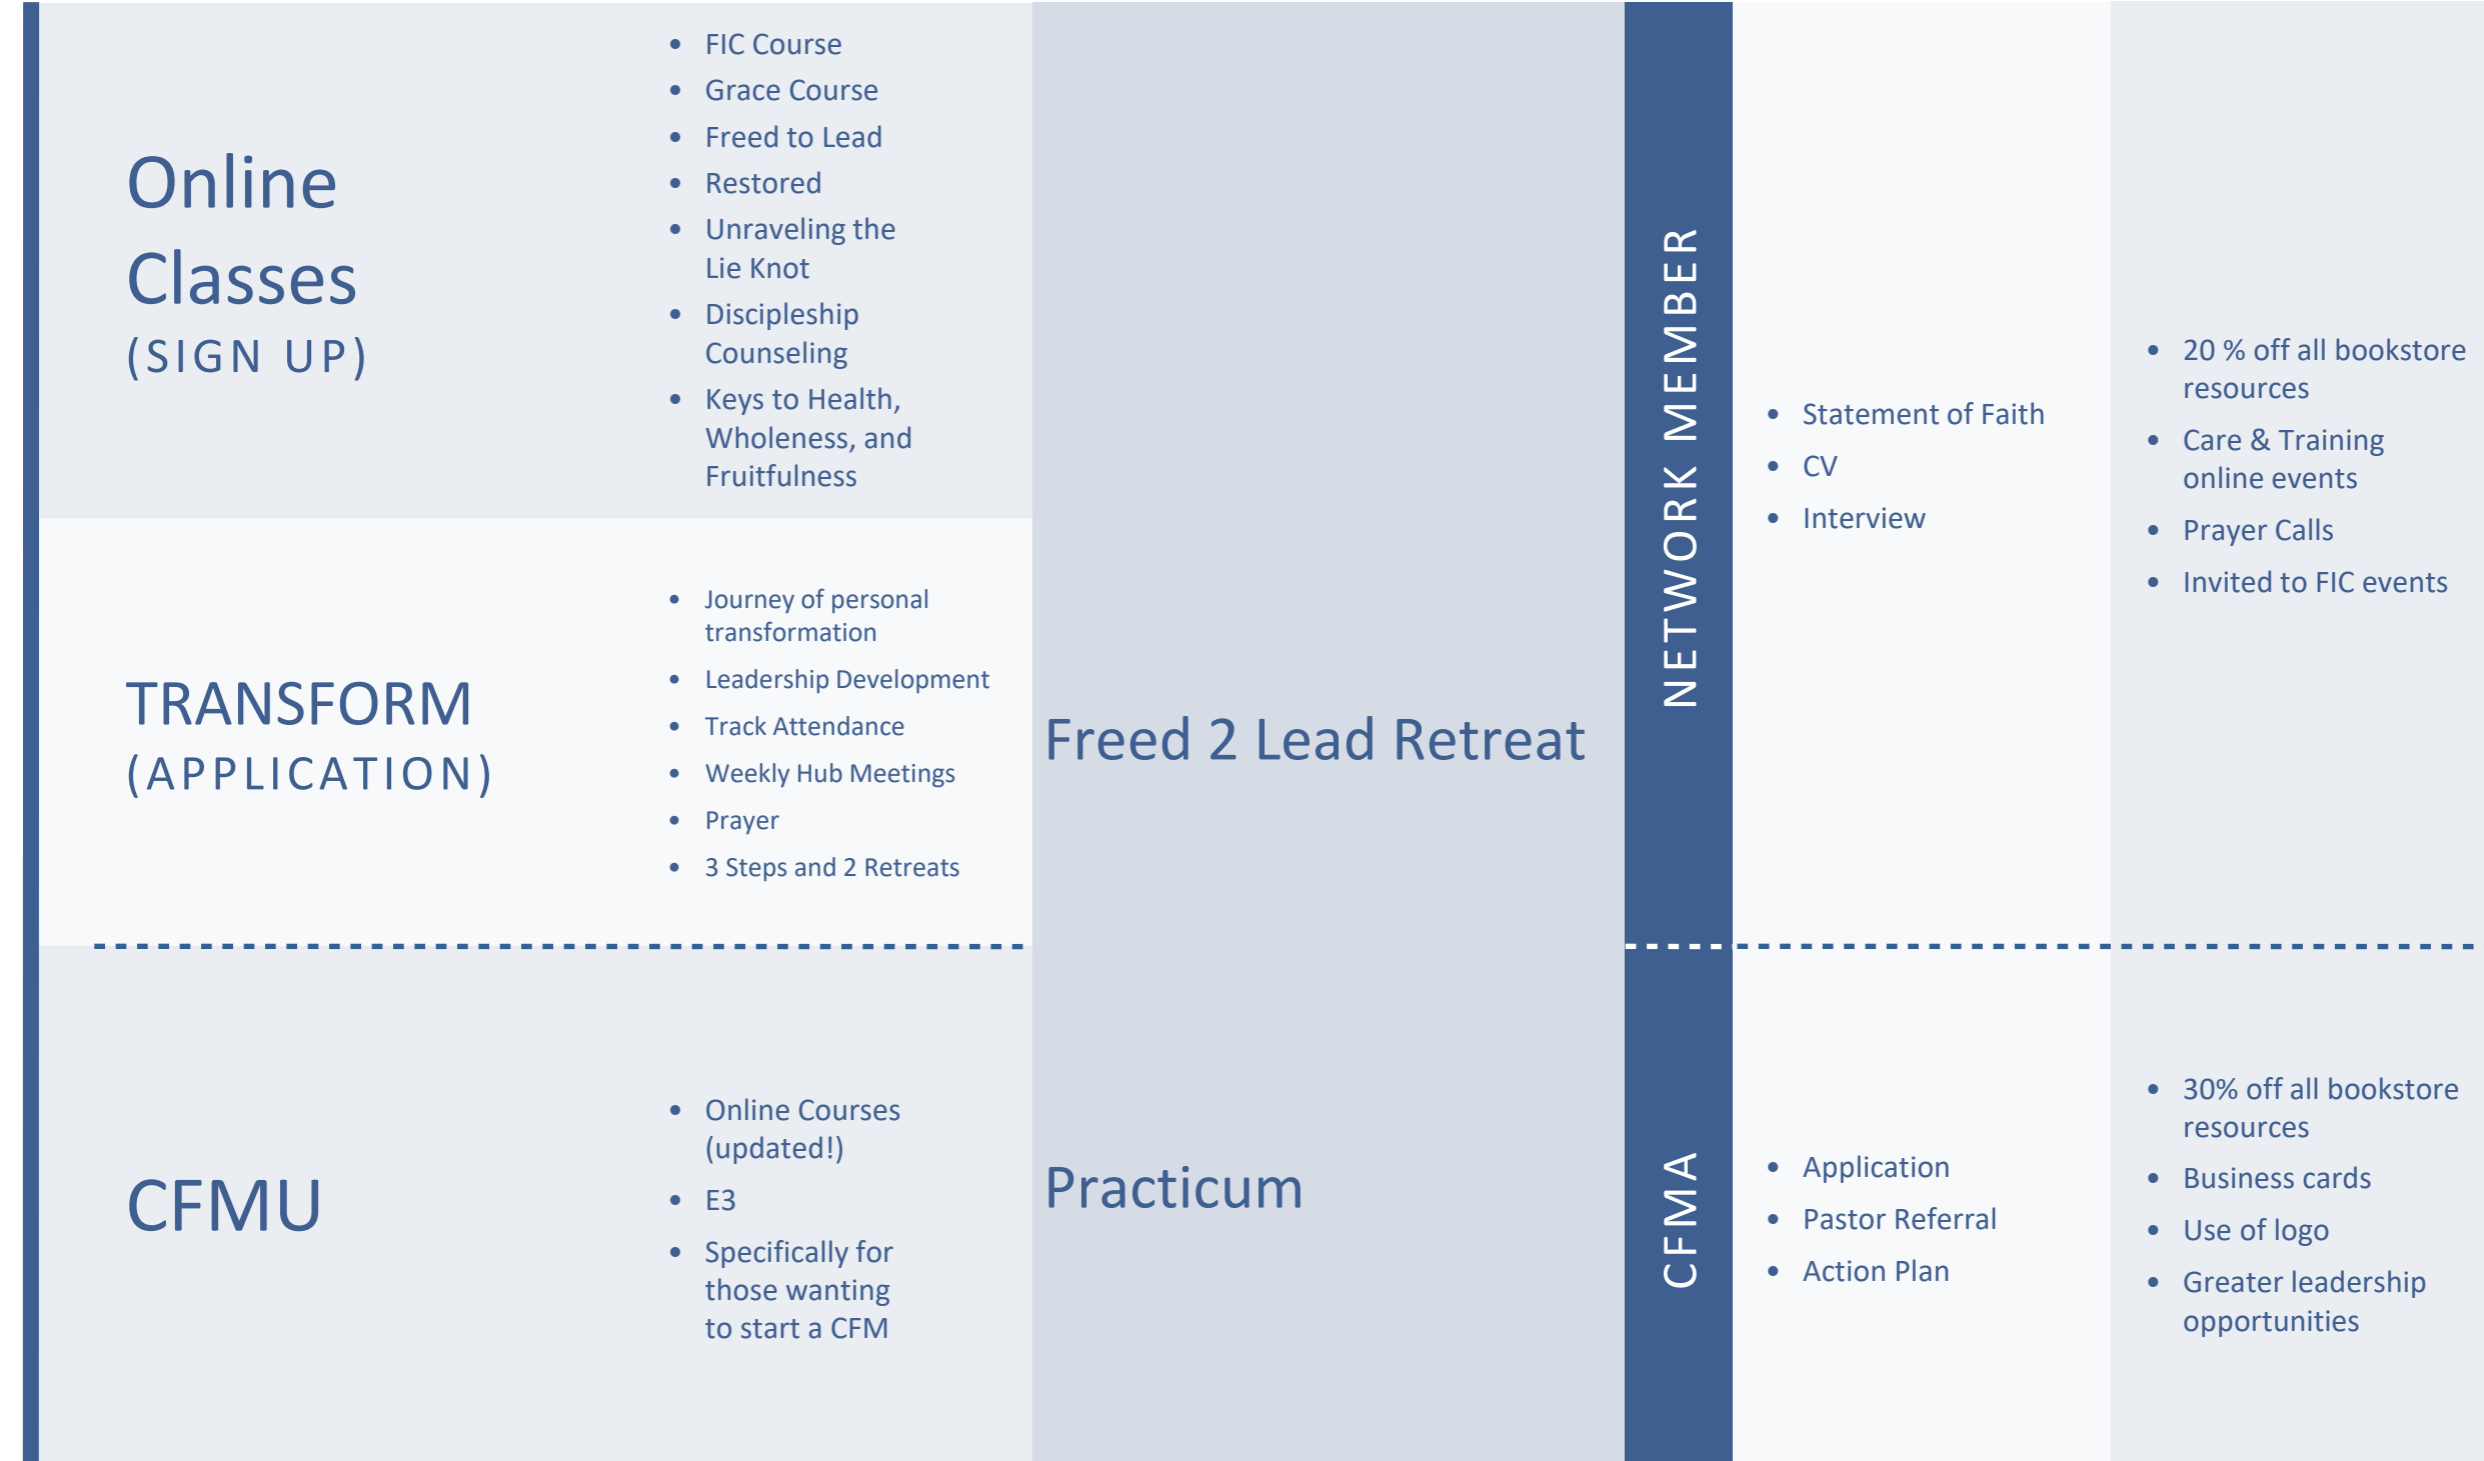

CFMA

- 30% off all bookstore resources
- Business Cards
- Use of logo
- Greater leadership Opportunities

Leadership

ROLES WITHIN FICM

Prayer Partner

Online Class Leader

Transform Hub Leader

Transform Cohort Leader

CFMA/ GenFree Specialist

Regional Leadership

National Leadership

Ministry Relationships + Care and Training

NEXT STEPS FOR GROWTH

- **Ministry Relationships: Online Classes and Transform**
 - Primary points of interaction with those new to FICM
 - Inviting potential leaders to learn and apply the principles and practices of FICM
 - **Care & Training: CFMU and CFMAs**
 - In cooperation with E3
 - CFMU primarily designed for those already steeped in FIC principles and practices
 - Some overlap with Network Members invited to C&T online events
- 

ENTRY POINTS

FIELD STAFF
(EMPLOYMENT)

- Application / Interview
- Fundraising
- Leadership

Completed other Entry Points

GENFREE

LEADING YOUNG GENERATIONS TO FREEDOM IN CHRIST

THANK YOU

BLESSINGS TO YOU.